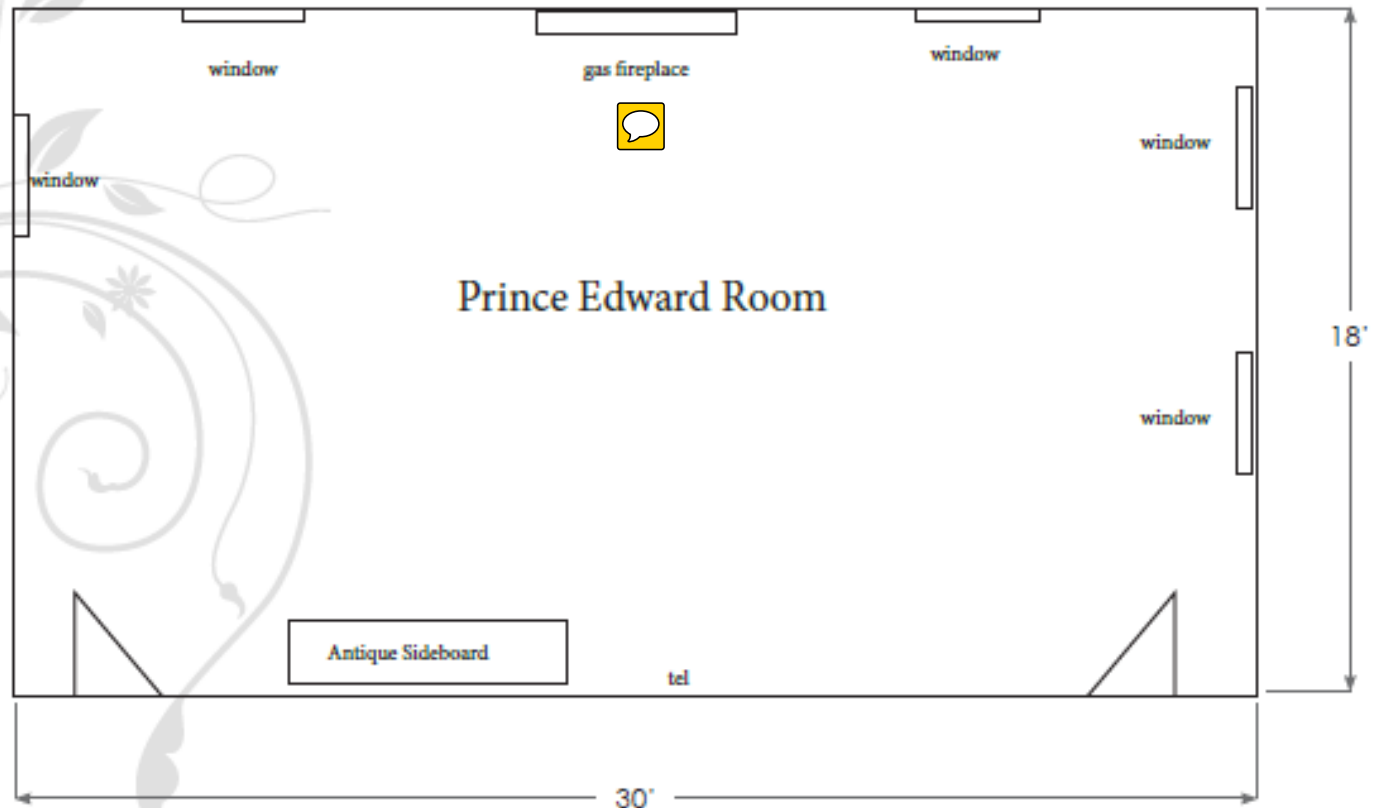

PRINCE EDWARD ROOM FLOOR PLAN

The Waring House
395 Sandy Hook Rd
Picton, ON K0K 2T0
800.621.4956
waringshouse.com